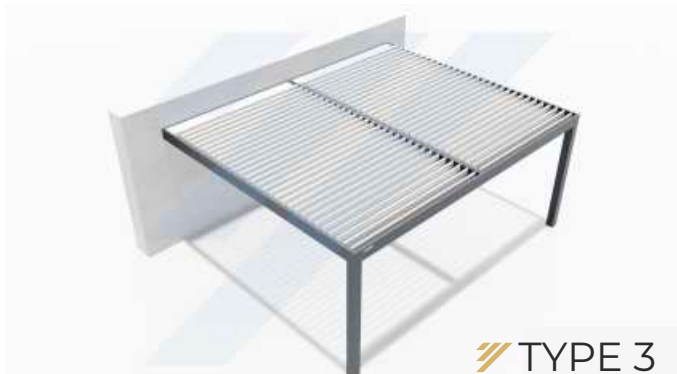

Standardna konzola za stup 155 x 155 mm

Fixing on the site of the facade.

Angle joint with outlet.

Angle joint with outlet - cross-section.

TYPES OF PERGOLAS

WITH UNLIMITED CUSTOMIZATION OPTIONS TO SUIT YOUR SPECIFIC NEEDS

TYPE 1
double pergola - internal angle of the building

TYPE 2
double pergola - large slates perpendicular to the building

TYPE 3
double pergola - large slates perpendicular to the building

TYPE 4
double pergola - embedded in the existing structure