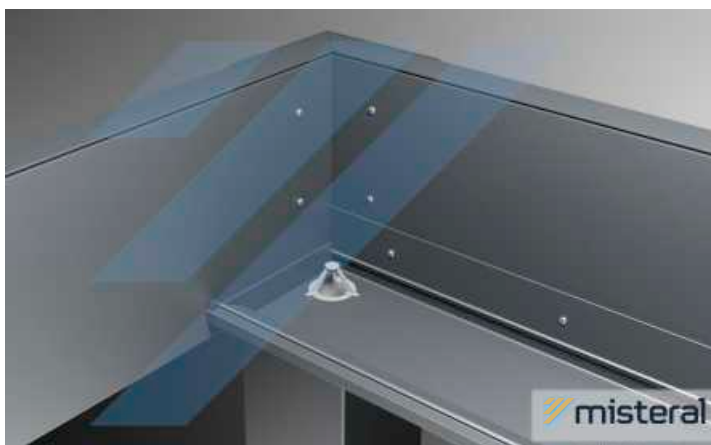

Angle joint with outlet.