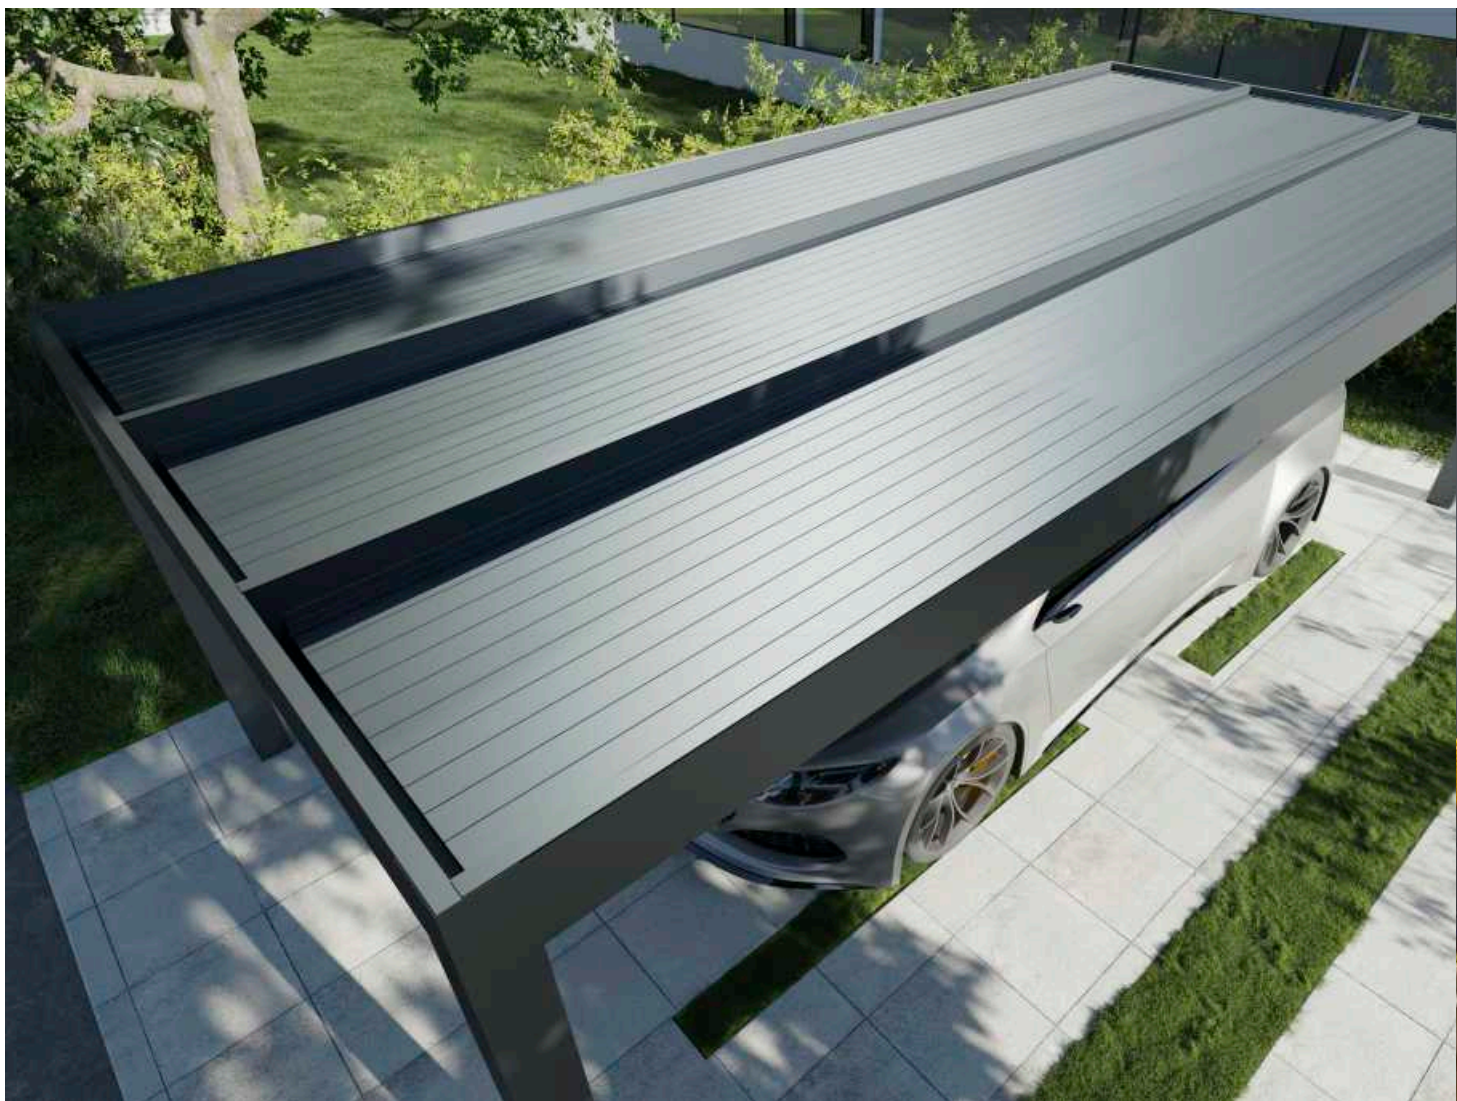

INNOVATIVE AND PATENTED BIOCLIMATIC PERGOLA SOLUTIONS

Experience the exclusive and original concept of our bioclimatic louvered pergolas, providing a comfortable and enjoyable outdoor experience in any weather condition. Misteral's bioclimatic pergola is the unique solution on the market featuring a movable groove that aligns with the rotation angle of the louvers. This ingenious design ensures that even in heavy rain, water is prevented from spraying, keeping you dry and comfortable. Our patented drainage solution enables you to effortlessly open the slats immediately after rainfall, without any water dripping onto your terrace.

Misteral's bioclimatic pergolas feature the market's largest angle of rotation for the louvers, ensuring abundant sunshine when desired.

FIXED PERGOLAS

ENSURE PERMANENT PROTECTION OF YOUR TERRACE

CREATE YOUR OWN SANCTUARY WITH THE MISTERAL FIXED PERGOLA

CARPORT

EXPERIENCE A CANOPY THAT OUTSHINES EVERY OTHER CAR COVER

PROTECTS AND ELEVATES THE VALUE OF EVERY CAR

The carport is an essential feature of any contemporary living space. Achieve the ideal blend of practicality and aesthetic perfection with our carport, enhancing your outdoor space, adding value, and stylishly protecting every car. Misteral carport is a design-coordinated system that brings top-quality to your outdoor area.

Misteral carport offers a robust and long-lasting structure designed to withstand even the harshest weather conditions, ensuring your car is provided with reliable and permanent protection. With its exceptional dimensional flexibility, it allows you to select a suitable size to accommodate one, two, or even multiple cars of any size. Misteral carport seamlessly combines the outstanding qualities of renowned car brands, showcasing the best attributes from German quality, Italian luxury and design, as well as Swedish reliability.