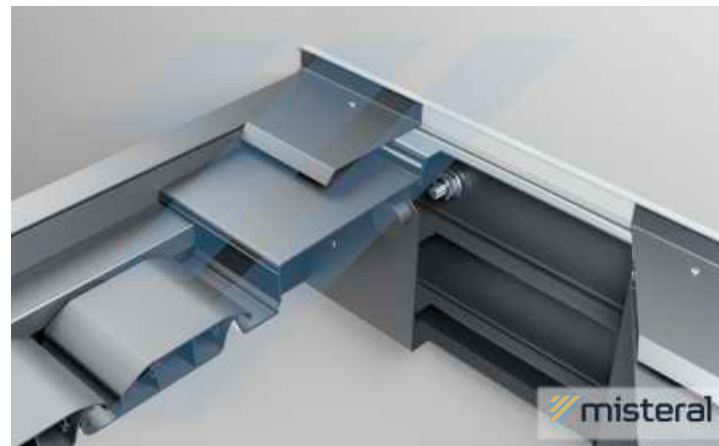

Fixing on the site of the facade.