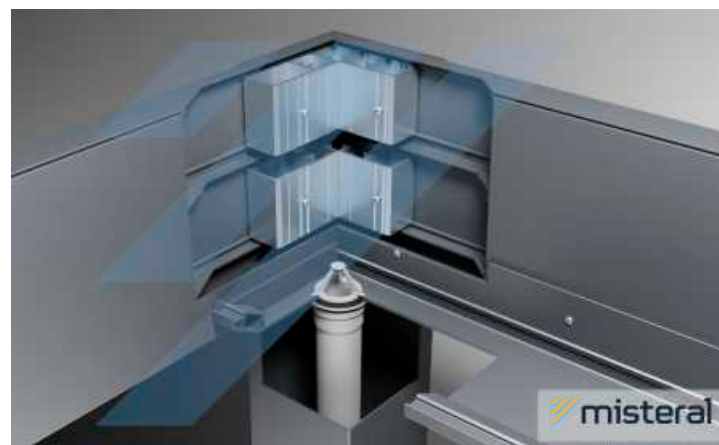

Angle joint with outlet - cross-section.