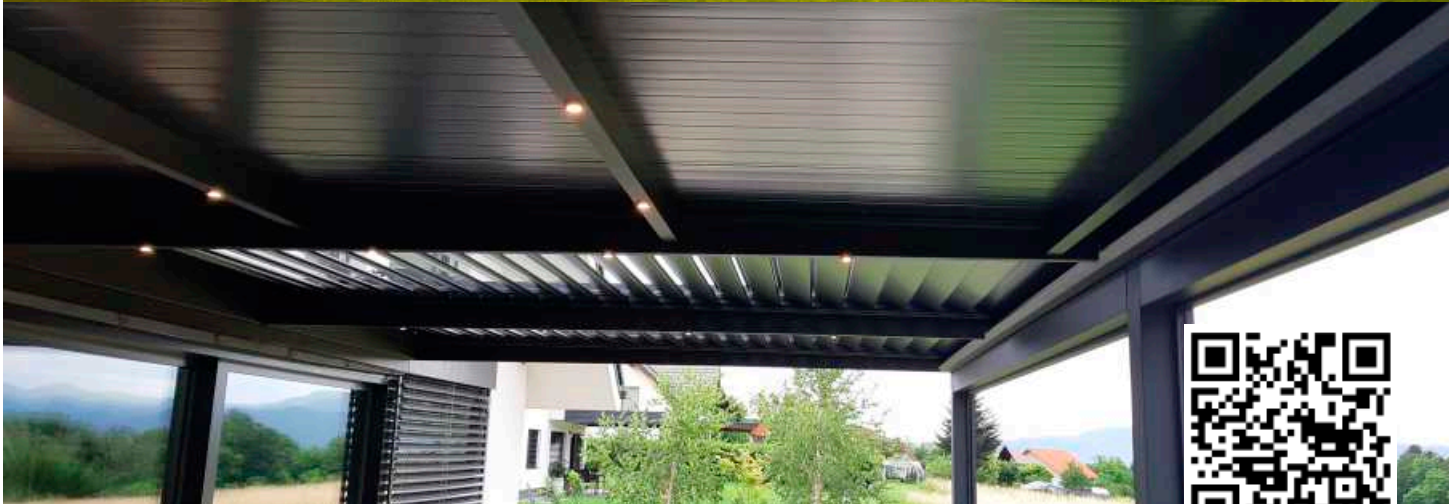

INNOVATIVE AND PATENTED BIOCLIMATIC PERGOLA SOLUTIONS

Experience the exclusive and original concept of our bioclimatic louvered pergolas, providing a comfortable and enjoyable outdoor experience in any weather condition. Misteral's bioclimatic pergola is the unique solution on the market featuring a movable groove that aligns with the rotation angle of the louvers. This ingenious design ensures that even in heavy rain, water is prevented from spraying, keeping you dry and comfortable. Our patented drainage solution enables you to effortlessly open the slats immediately after rainfall, without any water dripping onto your terrace.

Misteral's bioclimatic pergolas feature the market's largest angle of rotation for the louvers, ensuring abundant sunshine when desired.

FIXED PERGOLAS

ENSURE PERMANENT PROTECTION OF YOUR TERRACE

CREATE YOUR OWN SANCTUARY WITH THE MISTERAL FIXED PERGOLA

CARPORT

EXPERIENCE A CANOPY THAT OUTSHINES EVERY OTHER CAR COVER

PROTECTS AND ELEVATES THE VALUE OF EVERY CAR

The carport is an essential feature of any contemporary living space. Achieve the ideal blend of practicality and aesthetic perfection with our carport, enhancing your outdoor space, adding value, and stylishly protecting every car. Misteral carport is a design-coordinated system that brings top-quality to your outdoor area.